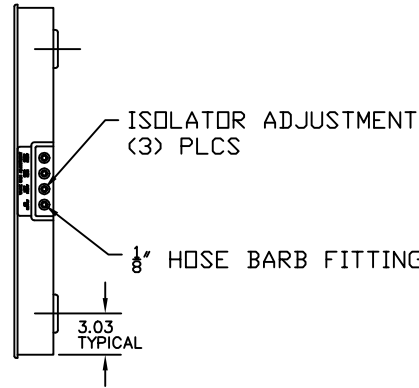

TOP VIEW

SIDE VIEW

BOTTOM VIEW

FRONT VIEW

MODEL	L IN [mm]	W IN [mm]	SURFACE MATERIAL
BT-1620-SSN	16.25 [412.8]	20.25 [514.4]	LAMINATE WITH STAINLESS STEEL TOP
BT-2024-SSN	20.00 [508]	24.00 [609.6]	
BT-2424-SSN	24.00 [609.6]	24.00 [609.6]	
BT-2430-SSN	24.00 [609.6]	30.00 [762]	
BT-2436-SSN	24.00 [609.6]	36.00 [914.4]	

NOTES:

1. CLEANROOM OPTION HAS THE SAME OUTLINE AND DIMENSIONS.
2. DIMS ARE IN IN. DIMS IN [ ] ARE IN mm.