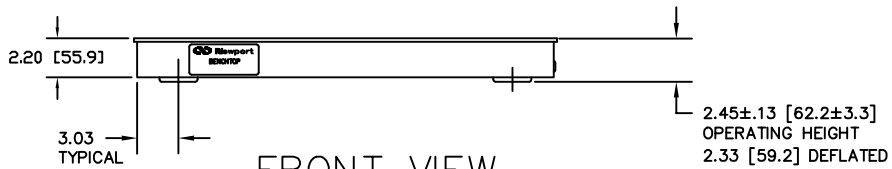

TOP VIEW

SIDE VIEW

BOTTOM VIEW

FRONT VIEW

MODEL	L IN [mm]	W IN [mm]	SURFACE MATERIAL
BT-1620-SSN	16.25 [412.8]	20.25 [514.4]	LAMINATE WITH STAINLESS STEEL TOP
BT-2024-SSN	20.00 [508]	24.00 [609.6]	
BT-2424-SSN	24.00 [609.6]	24.00 [609.6]	
BT-2430-SSN	24.00 [609.6]	30.00 [762]	
BT-2436-SSN	24.00 [609.6]	36.00 [914.4]	

NOTES:

1. CLEANROOM OPTION HAS THE SAME OUTLINE AND DIMENSIONS.
2. DIMS ARE IN IN. DIMS IN [ ] ARE IN mm.